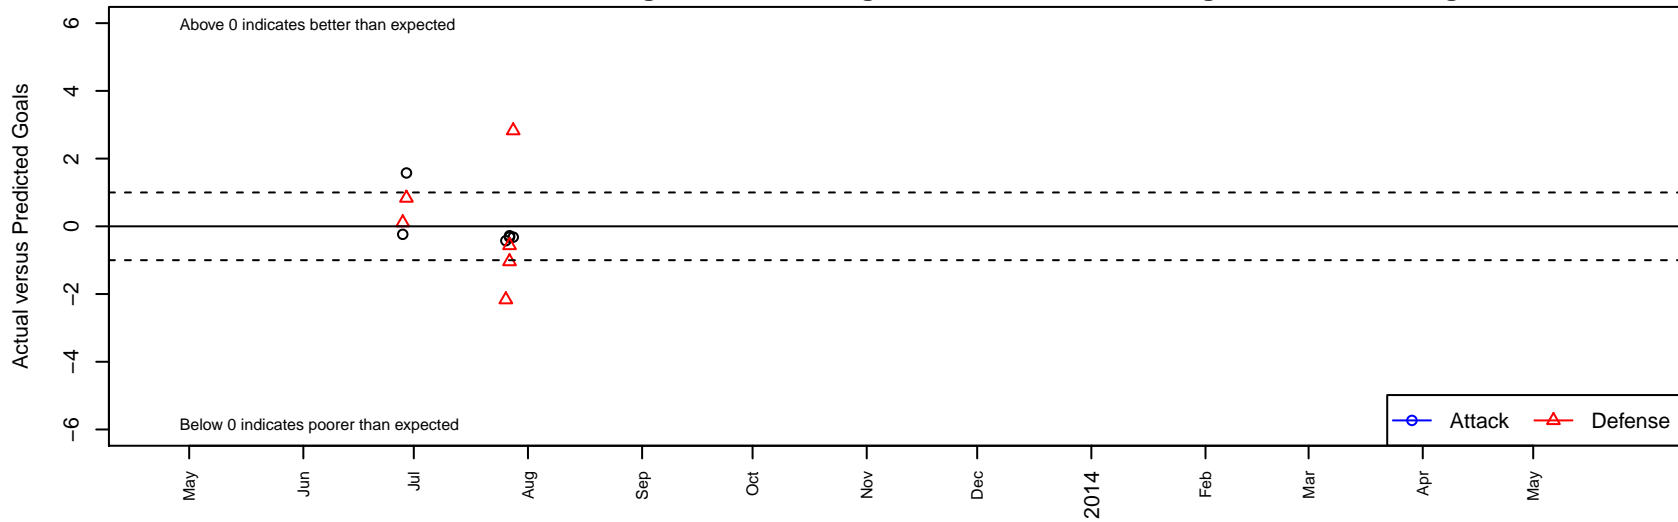

# Cascade FC –Unk G01

Cascade FC  
 Snoqualmie, WA  
 G01 total strength=324  
 attack=0.13 defense=0.28  
 alt names used:

Venues played:  
 RVS Classic GU12  
 Crossfire Select Cup GU12 Gold

**Cascade FC –Unk G01**  
 Dots are actual minus expected GF (blue circles) and GA (red triangles).  
 Blue line is smoothed change in attack strength. Red is smoothed change in defense strength.